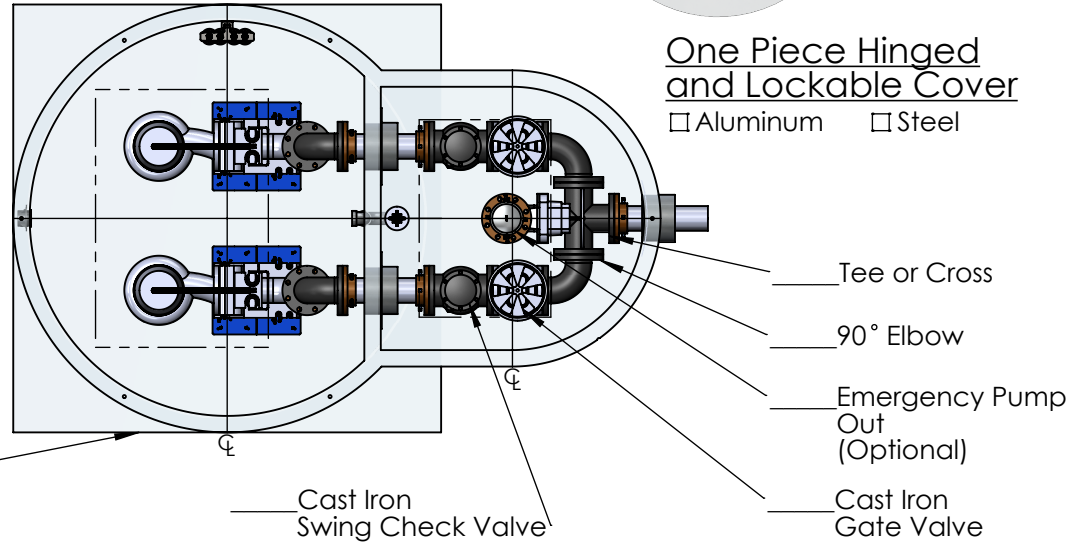

PUMP INFORMATION

Model NO: _____

Rating: _____ GPM _____ TDH

Motor: _____ HP _____ RPM

Elec: _____ PH _____ HZ _____ v

Elec: _____ FL AMPS

One Piece Hinged and Lockable Cover

Aluminum Steel

DISCHARGE PIPE

- 3"
- 4"
- 6"

3/16" Lifting Chain
304 Stainless Steel

- BERS-0325H - 2 1/2" Horizontal Lift-Out Coupling
- BERS-0300H - 3" Horizontal Lift-Out Coupling
- BERS-0430H - 3" Horizontal Lift-Out Coupling
- BERS-0400H - 4" Horizontal Lift-Out Coupling
- BERS-0600H - 6" Horizontal Lift-Out Coupling