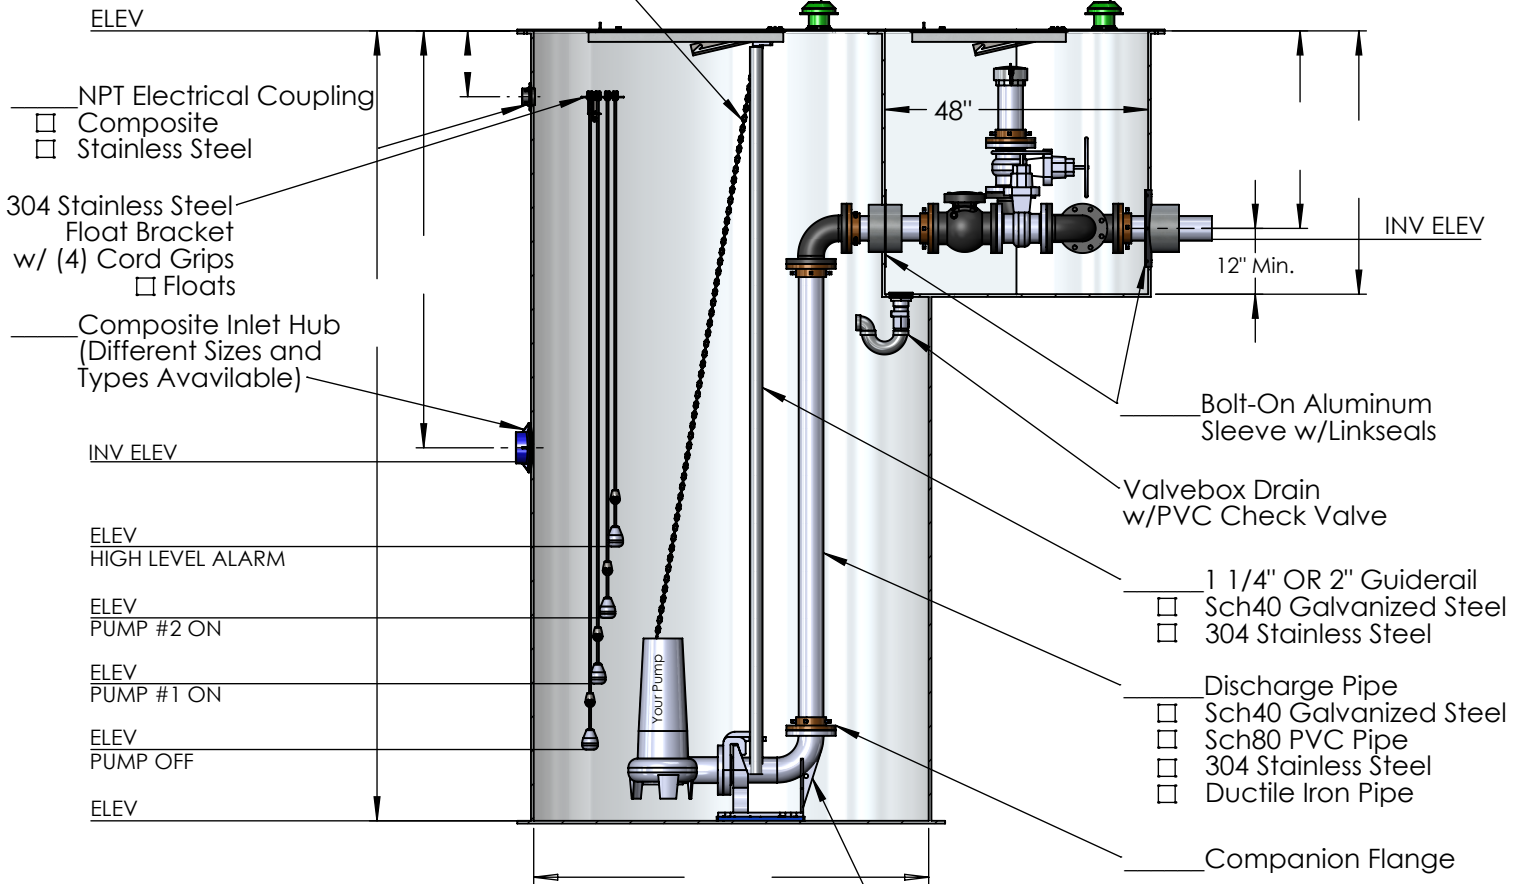

PUMP INFORMATION

Model NO: _____

Rating: _____ GPM _____ TDH

Motor: _____ HP _____ RPM

Elec: _____ PH _____ HZ _____ v

Elec: _____ FL AMPS

One Piece Hinged and Lockable Cover

Aluminum Steel

DISCHARGE PIPE

- 3"
- 4"
- 6"

3/16" Lifting Chain
304 Stainless Steel

- BERS-0325H - 2 1/2" Horizontal Lift-Out Coupling
- BERS-0300H - 3" Horizontal Lift-Out Coupling
- BERS-0430H - 3" Horizontal Lift-Out Coupling
- BERS-0400H - 4" Horizontal Lift-Out Coupling
- BERS-0600H - 6" Horizontal Lift-Out Coupling