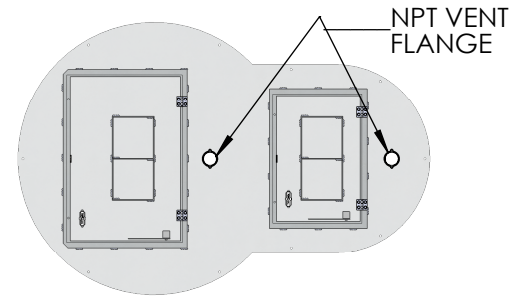

PUMP INFORMATION

Model NO: _____

Rating: _____ GPM _____ TDH

Motor: _____ HP _____ RPM

Elec: _____ PH _____ HZ _____ v

Elec: _____ FL AMPS

One Piece Hinged and Lockable Cover

Aluminum Steel

DISCHARGE PIPE

- 3"
- 4"
- 6"

3/16" Lifting Chain
304 Stainless Steel

- BERS-0325H - 2 1/2" Horizontal Lift-Out Coupling
- BERS-0300H - 3" Horizontal Lift-Out Coupling
- BERS-0430H - 3" Horizontal Lift-Out Coupling
- BERS-0400H - 4" Horizontal Lift-Out Coupling
- BERS-0600H - 6" Horizontal Lift-Out Coupling