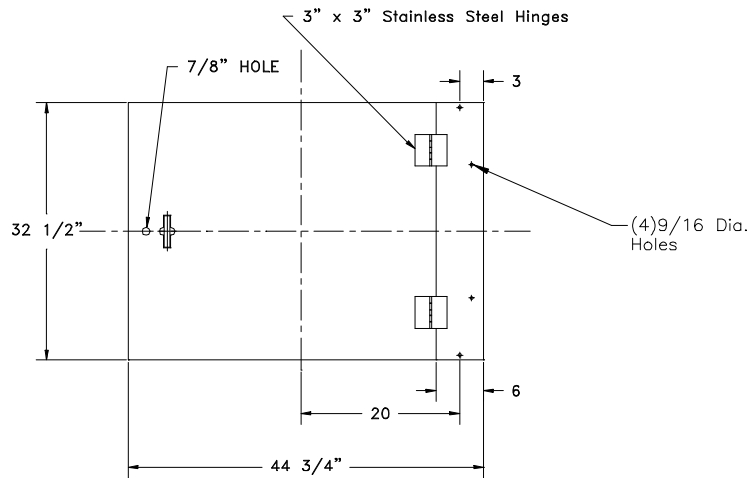

FROGMOUTH ALUMINUM COVER—CFM30X40X36A

30"x40"x36" Rectangular Fiberglass Valvebox
Frogmouth Alum. Cover
Reference: FRVB30X40X36
CFM30X40X36A

Scale: None
Drawn By: RM
App'd By: .
Date: 02/24/04

Highway 25 North P.O. Box 420
Rochester, IN 46975
Phone: 800/354-4534 Fax: 574/223-6106

Supersedes Prints
Prior To: 02/24/04

Reference No: 11746

Revisions

①	First Released 06/27/03