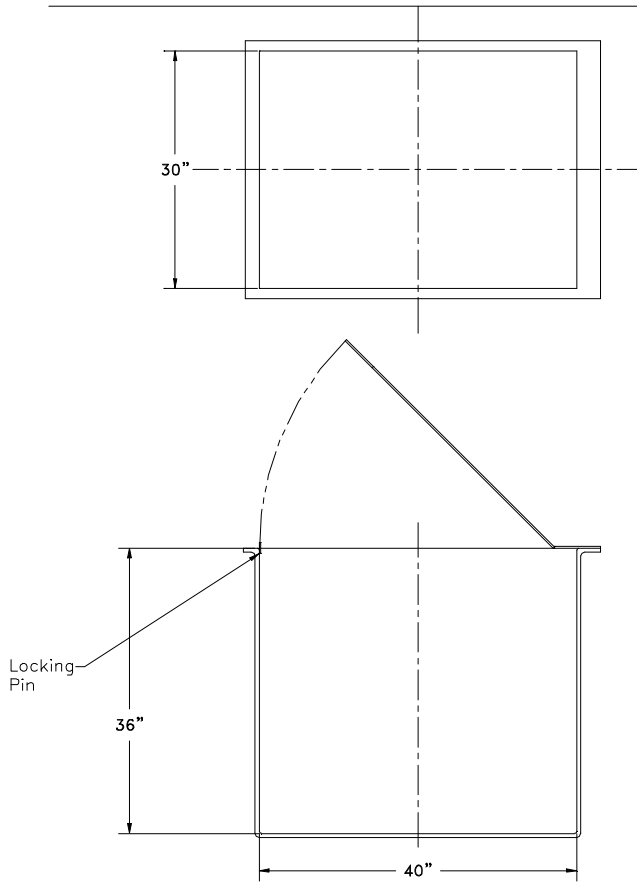

30" X 40" X 36" RECTANGULAR FIBERGLASS VALVEBOX—FRVB30X40X36