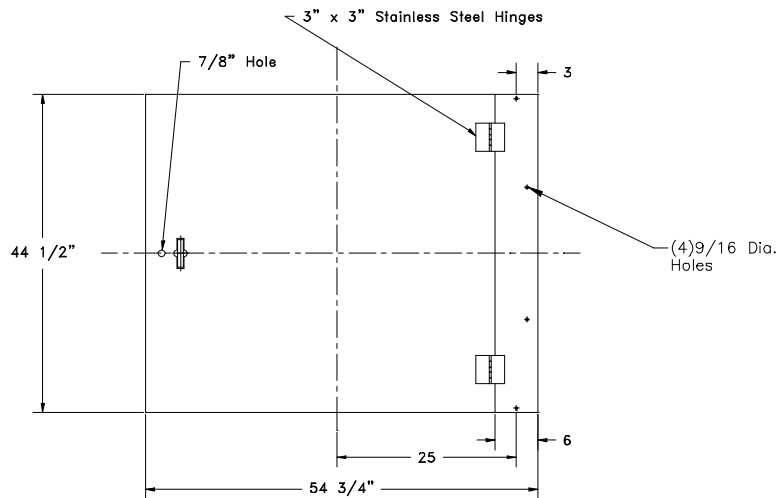

FROGMOUTH ALUMINUM COVER-CFM42X50X48A

TOPP
INDUSTRIES
INCORPORATED

30"x40"x36" Rectangular Fiberglass Valvebox
Frogmouth Alum. Cover
Reference: FRVB42X50X48
CFM42X50X48A

Scale: None
Drawn By: RM
App'v'd By: .
Date: 04/14/04

Highway 25 North P.O. Box 420
Rochester, IN 46975
Phone: 800/354-4534 Fax: 574/223-6106

Supersedes Prints
Prior To: 04/14/04

Reference No: 17631

Revisions

① First Released 06/27/03