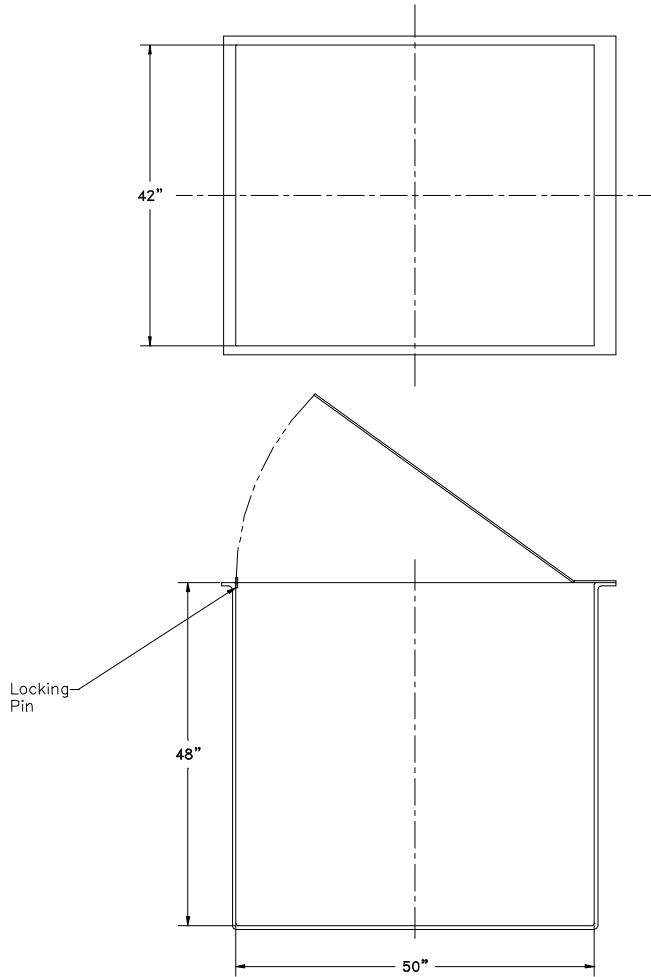

42" X 50" X 48" RECTANGULAR FIBERGLASS VALVEBOX-FRVB42X50X48