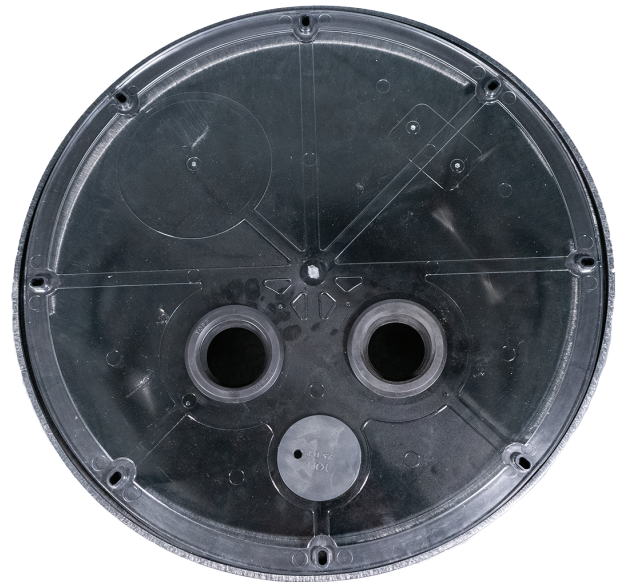

Clear View Sump & Sewage Cover

Our **Clear View Sump & Sewage Cover** provides a more efficient way to get the job done. This new cover, made of shatter proof polycarbonate, provides an easier way to inspect sump basins, with clear viewing into the basin, without the hassle of removing the cover. Add this cover to your next project and you can guarantee saving time - and money. For the *clearest* view, partner with our Clear View Check Valves!

Product number: C18-PC

Features Include:

- Professionally molded with polycarbonate
- Durable, shatter proof material
- Available in five different configurations to fit your needs

Our 18" Clear View Cover is available in the following configurations:

- Solid
- Electric Cord Plug (ECP) only
- ECP and discharge
- ECP, discharge & vent
- ECP, discharge & 5" radon hole